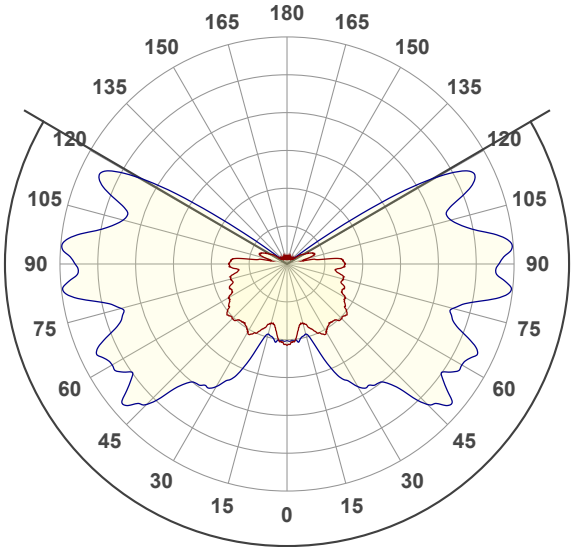

## Miira 1

Brass, Rock Grey / Optic Clear

### LIGHT CALCULATIONS

Light efficiency:

Light quality:

Color temperature: